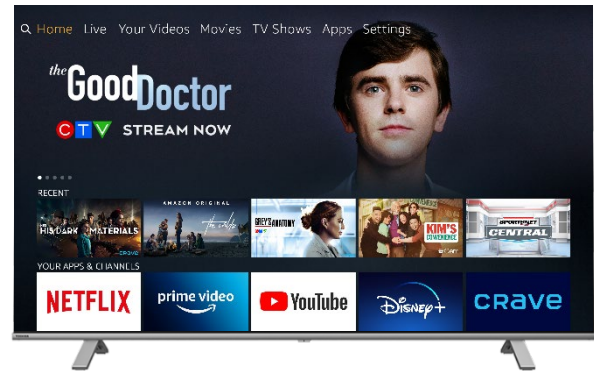

TOSHIBA

43"
inches

C-Series 4K Ultra HD
Smart Fire TV

Model C

Model: 43C350KC

C-Series 4K Ultra HD Smart Fire TV

MEET THE NEW GENERATION TOSHIBA 4K ULTRA HD SMART TV WITH FIRE TV

Fire TV Edition puts you at the centre of your world of entertainment, letting you access all your favourite content from the home screen including live TV, and tens of thousands of streaming channel, apps.

With the included Voice Remote for talking to your built-in Alexa, just press and ask Alexa to watch live TV, search for titles, play music, switch inputs, control compatible *smart home* devices, and more. Toshiba TV pursues the philosophy of "Essential Beauty" which is based on the horizontal and vertical lines in the living space, it makes the living room look stylish by merging into its surroundings.

Regza Engine 4K is Toshiba's high performance 4K engine which provides stunning picture quality. With ultra essential picture quality technology combined with high quality LCD panel, you get an incredible Ultra HD 4K image with breathtaking picture quality. Fully immerse yourself in whatever you are watching.

Color Re-Master technology restores the original colour of the content as natural and colorful as it was created to be. Avoid washed out images and enjoy pure, realistic colours, no matter what you are watching.