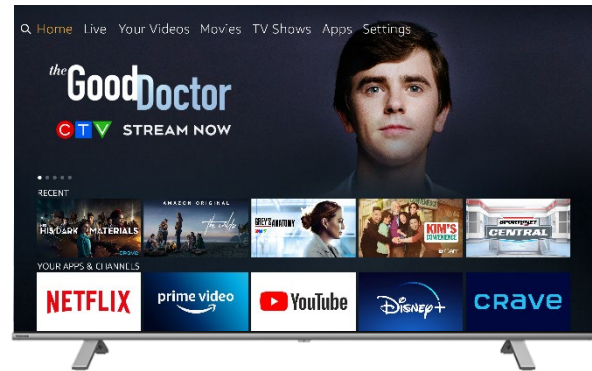

TOSHIBA

55"
inches

C-Series 4K Ultra HD
Smart Fire TV

Model C

Model: 55C350KC

C-Series 4K Ultra HD Smart Fire TV

with
Voice Remote

MEET THE NEW GENERATION TOSHIBA 4K ULTRA HD SMART TV WITH FIRE TV

Fire TV Edition puts you at the centre of your world of entertainment, letting you access all your favourite content from the home screen including live TV, and tens of thousands of streaming channel, apps.

With the included Voice Remote for talking to your built-in Alexa, just press and ask Alexa to watch live TV, search for titles, play music, switch inputs, control compatible *smart home* devices, and more. Toshiba TV pursues the philosophy of "Essential Beauty" which is based on the horizontal and vertical lines in the living space, it makes the living room look stylish by merging into its surroundings.

Color Re-Master technology restores the original colour of the content as natural and colorful as it was created to be. Avoid washed out images and enjoy pure, realistic colours, no matter what you are watching.