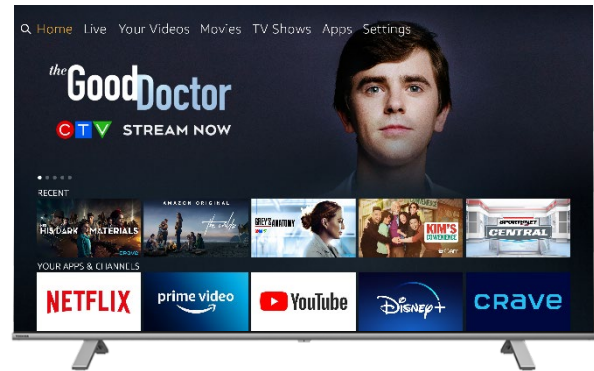

TOSHIBA

75"
inches

C-Series 4K Ultra HD
Smart Fire TV

Model C

Model: 75C350KC

C-Series 4K Ultra HD Smart Fire TV

MEET THE NEW GENERATION TOSHIBA 4K ULTRA HD SMART TV WITH FIRE TV

Fire TV Edition puts you at the centre of your world of entertainment, letting you access all your favourite content from the home screen including live TV, and tens of thousands of streaming channel, apps.

With the included Voice Remote for talking to your built-in Alexa, just press and ask Alexa to watch live TV, search for titles, play music, switch inputs, control compatible *smart home* devices, and more. Toshiba TV pursues the philosophy of "Essential Beauty" which is based on the horizontal and vertical lines in the living space, it makes the living room look stylish by merging into its surroundings.

Regza Engine 4K is Toshiba's high performance 4K engine which provides stunning picture quality. With ultra essential picture quality technology combined with high quality LCD panel, you get an incredible Ultra HD 4K image with breathtaking picture quality. Fully immerse yourself in whatever you are watching.

Color Re-Master technology restores the original colour of the content as natural and colorful as it was created to be. Avoid washed out images and enjoy pure, realistic colours, no matter what you are watching.